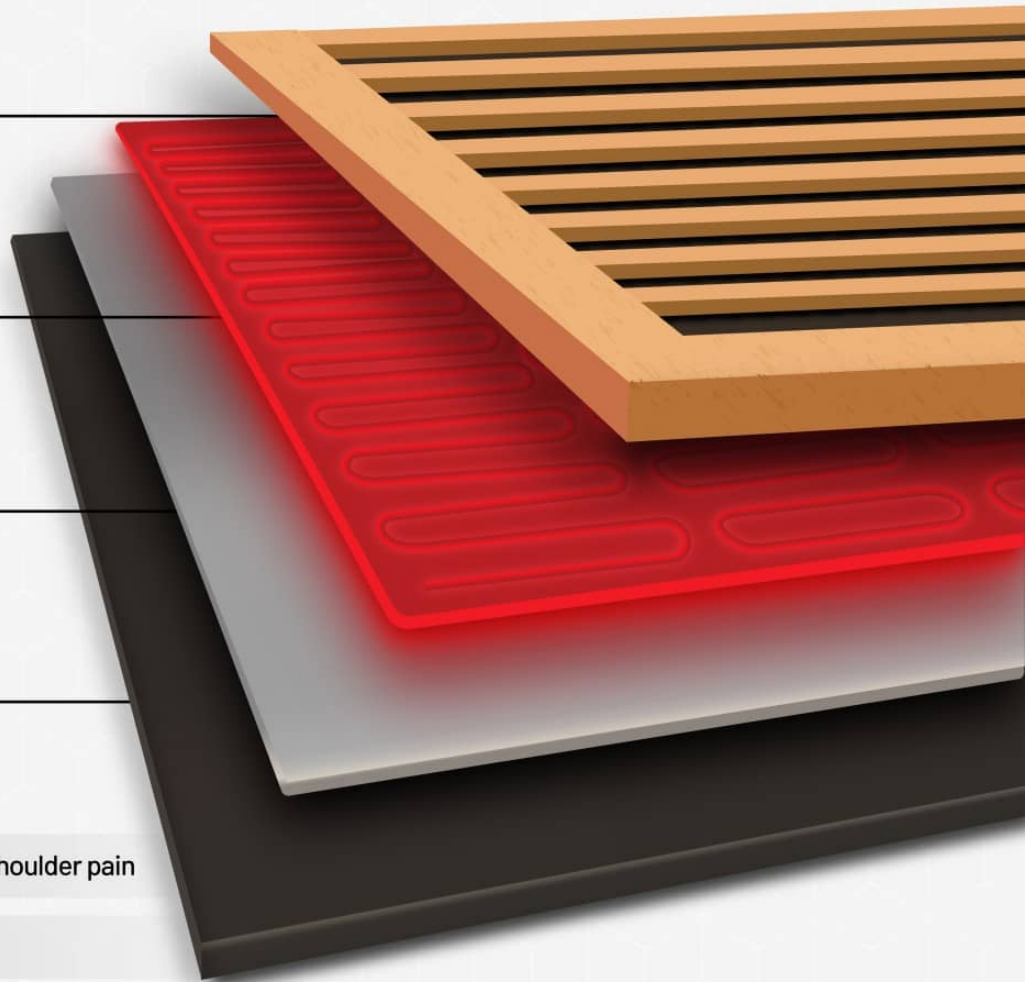

ULTRA LOW EMF NANO CARBON PANEL

INNOVATIVE
NANO CARBON
HEAT TECHNOLOGY

ULTRA LOW
EMF INFRARED
HEATER

ADVANCED
THERMAL
INSULATION

GALVANISED
REAR PROTECTION

✔ Designed for neck and shoulder pain

✔ Lifetime warranty